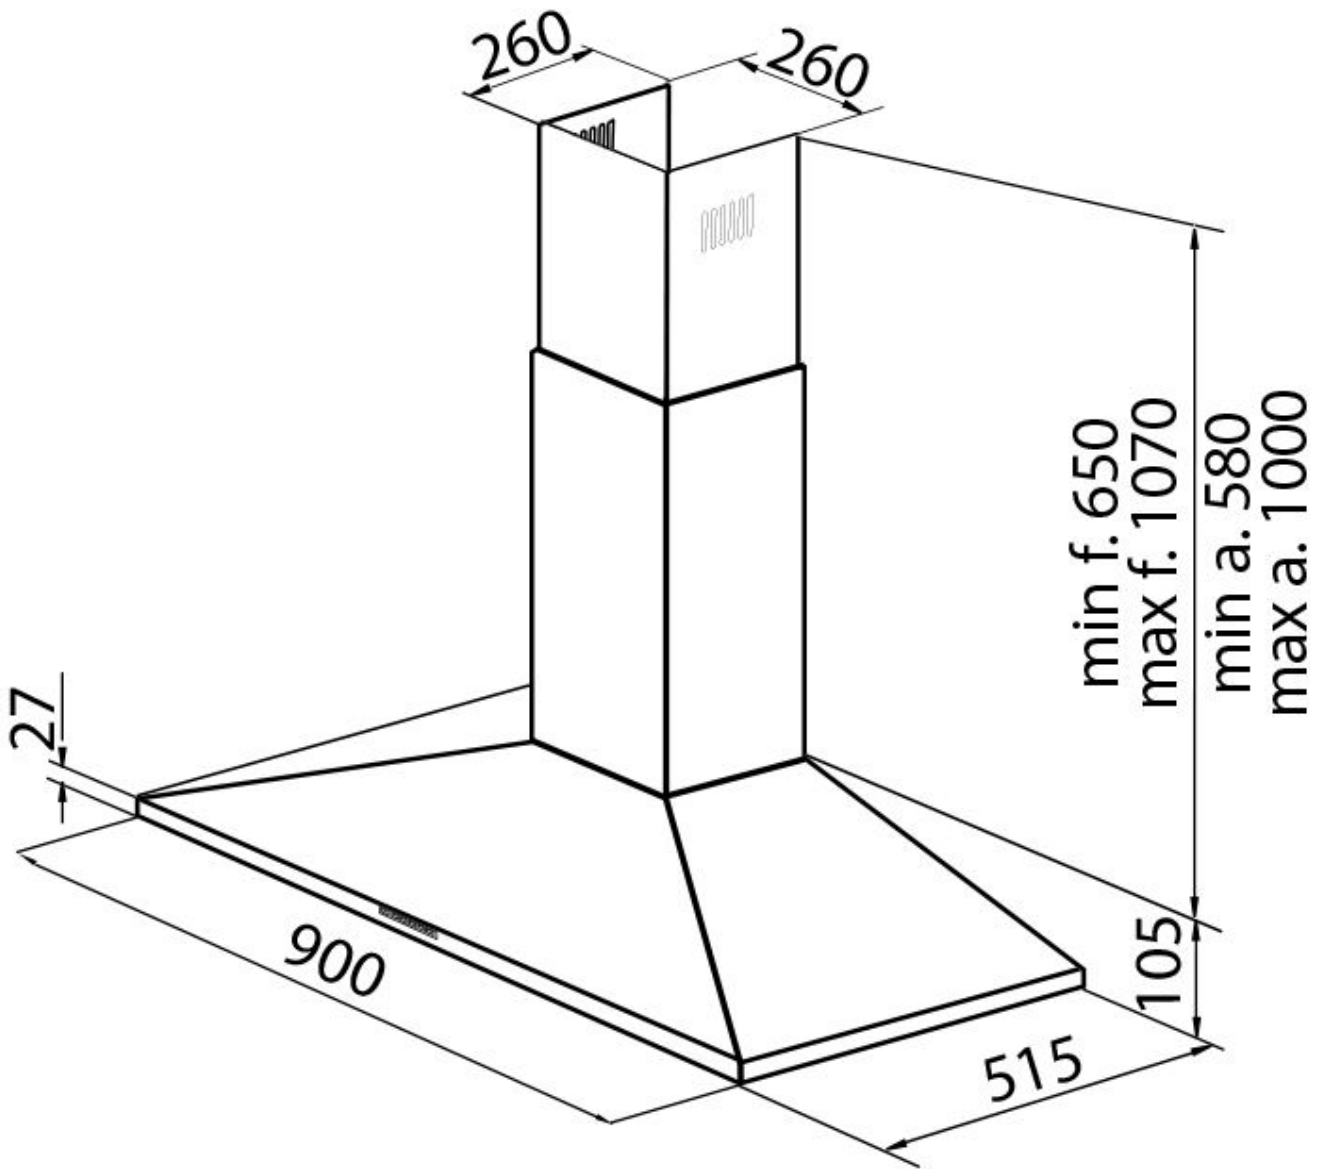

TECHNICAL DATA